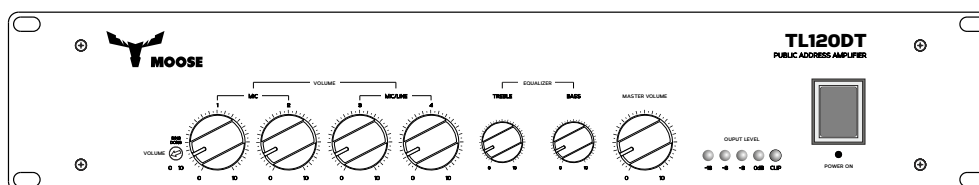

## Presentation:

Public address amplifier designed and developed for fixed installations.

There are 2 versions available with different output powers, 120W and 220W rms, prepared for rack 19" mounting. Both TL120DT and TL200DT feature four balanced XLR 3p microphone + respective Euroblock terminal inputs plus two line inputs in RCA connector, low impedance (4-16Ohm) and high impedance (100V) outputs both in screw terminals. A built-in phantom power supply with on/off push switch is available as well as a priority microphone input in DIN 5p connector. Additionally, both models feature Slave & REC outputs in RCA connectors, 2-band equalizer and MASTER level control making of this TL120DT and TL200DT the perfect solution for all kind of public address installations.

Solid 2U - Rack 19" enclosure construction.

## Features:

- High quality PA amplifier
- Installation PA mixer-amplifier
- 4 Microphone inputs with Balanced XLR
- 4 Euroblock terminal inputs
- 1 Line input in RCA
- 4-16 ohm & constant-volt. out. (70V & 100V)
- Bass and Treble tone controls
- Ding-dong and Priority muting by VOX
- Built-in electronic protection circuitry
- Solid construction for 19" rack - 2U mounting

## Technical specifications:

Type	Professional Public address mixer-amplifier
No. of channels	4
RMS Power @ 8ohm	120W (rms)
Frequency Range	50Hz - 14kHz, ±0.3dB
T.H.D.	< 1.0% @ 1kHz
S/N ratio	> 90dB @ 1kHz
Zones	No
Controls	Bass, Treble, Master, volume for MIC & LINE in
Indicators	Power on, Signal and Clip
Inputs	Microphone, Line
Outputs	4-16 ohm, 100V
Connectors	Input (XLR 3p, Euroblock), Link (RCA) & REC (RCA)
Phantom Power	Output: touch-proof binding post
Other features	Ding-dong, priority MIC, MIC/LINE switch
AC connectors	IEC
Protections	Thermal overload, short circuit, temperature control
Operating Voltage	220-240V AC (factory configured), 50-60 Hz
Power consumption	150VA
Cooling	Continuous speed fan, 80mm / 230V AC
Dimensions	2RU space, 345mm (13.58in) depth
Weight	11Kg   24.25lb