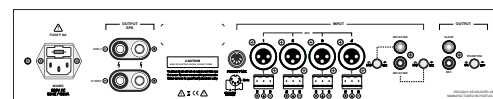

## Presentation:

Public address amplifier designed and developed for fixed installations.

There are 2 versions available with different output powers, 120W and 220W rms, prepared for rack 19" mounting. Both TL120DT and TL200DT feature four balanced XLR 3p microphone + respective Euroblock terminal inputs plus two line inputs in RCA connector, low impedance (4-16Ohm) and high impedance (100V) outputs both in screw terminals. A built-in phantom power supply with on/off push switch is available as well as a priority microphone input in DIN 5p connector. Additionally, both models feature Slave & REC outputs in RCA connectors, 2-band equalizer and MASTER level control making of this TL120DT and TL200DT the perfect solution for all kind of public address installations.

Solid 2U - Rack 19" enclosure construction.

## Features:

- High quality PA amplifier
- Installation PA mixer-amplifier
- 4 Microphone inputs with Balanced XLR
- 4 Euroblock terminal inputs
- 1 Line input in RCA
- 4-16 ohm & constant-volt. out. (70V & 100V)
- Bass and Treble tone controls
- Ding-dong and Priority muting by VOX
- Built-in electronic protection circuitry
- Solid construction for 19" rack - 2U mounting

## Technical specifications:

Type	Professional Public address mixer-amplifier
No. of channels	4
RMS Power @ 8ohm	120W (rms)
Frequency Range	50Hz - 14kHz, ±0.3dB
T.H.D.	< 1.0% @ 1kHz
S/N ratio	> 90dB @ 1kHz
Zones	No
Controls	Bass, Treble, Master, volume for MIC & LINE in
Indicators	Power on, Signal and Clip
Inputs	Microphone, Line
Outputs	4-16 ohm, 100V
Connectors	Input (XLR 3p, Euroblock), Link (RCA) & REC (RCA)
Phantom Power	Output: touch-proof binding post
Other features	Ding-dong, priority MIC, MIC/LINE switch
AC connectors	IEC
Protections	Thermal overload, short circuit, temperature control
Operating Voltage	220-240V AC (factory configured), 50-60 Hz
Power consumption	150VA
Cooling	Continuous speed fan, 80mm / 230V AC
Dimensions	2RU space, 345mm (13.58in) depth
Weight	11Kg   24.25lb